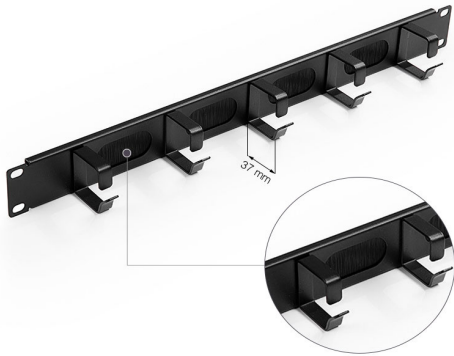

19" cable management panel with brush strip, ring width of 37 mm, metallic

P/N: RAB-VP-X61-A2

Features

- provides horizontal cable management in the cabinet and also allows the passage of patch cables
- set of M6 screws and captive nuts (4 pcs)

Width	19" (482,6 mm)
Height	1 U (44,5 mm)
Ring height	42 mm
Ring depth	37 mm
Color	black RAL9005
Surface	structured, matt