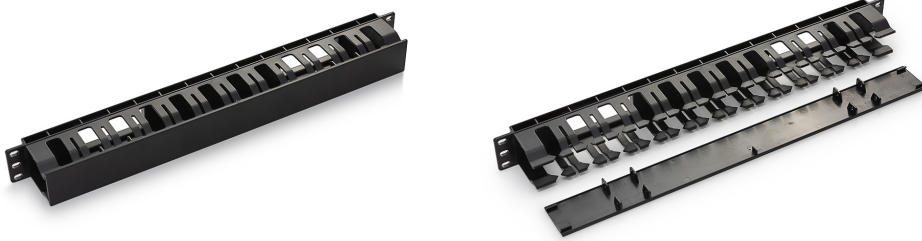

Features

- provides horizontal cable management with double amount of patch cables in comparison with a standard cable management RAB-VP-X01-A2
- suitable when using a HD patch panels with a density of 48 ports in 1U
- set of M6 screws and captive nuts (4 pcs)

Features

- provides horizontal cable management in the cabinet and also allows the passage of patch cables
- set of M6 screws and captive nuts (4 pcs)

Width	19" (482,6 mm)
Height	1 U (44,5 mm)
Ring height	42 mm
Ring depth	37 mm
Color	black RAL9005
Surface	structured, matt

19" cable management panel with brush strip, ring depth of 73 mm, metallic

P/N: RAB-VP-X81-A2

Features

- allows the passage of patch cables
- provides horizontal cable management with double amount of patch cables in comparison with a standard cable management RAB-VP-X61-A2 / RAB-VP-X01-A2
- suitable when using a HD patch panels with a density of 48 ports in 1U
- set of M6 screws and captive nuts (4 pcs)

Width	19" (482,6 mm)
Height	1 U (44,5 mm)
Ring height	42 mm
Ring depth	73 mm
Color	black RAL9005
Surface	structured, matt

19" cable management panel, plastic with dual-hinging cover

P/N: RAB-VP-X02-A2

Features