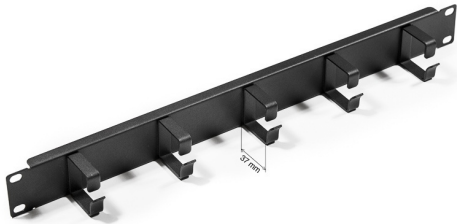

Horizontal cable management system

19" cable management panel with ring width of 37 mm, metallic

P/N: RAB-VP-X01-A2

Features

- provides horizontal cable management in the cabinet
- set of M6 screws and captive nuts (4 pcs)

Width	19" (482,6 mm)
Height	1 U (44,5 mm)
Ring height	42 mm
Ring depth	37 mm
Color	black RAL9005
Surface	structured, matt

19" cable management panel with ring depth of 73 mm, metallic

P/N: RAB-VP-X21-A2

Features

- provides horizontal cable management with double amount of patch cables in comparison with a standard cable management RAB-VP-X01-A2
- suitable when using a HD patch panels with a density of 48 ports in 1U
- set of M6 screws and captive nuts (4 pcs)

Features

- provides horizontal cable management in the cabinet and also allows the passage of patch cables
- set of M6 screws and captive nuts (4 pcs)

Width	19" (482,6 mm)
Height	1 U (44,5 mm)
Ring height	42 mm
Ring depth	37 mm
Color	black RAL9005
Surface	structured, matt