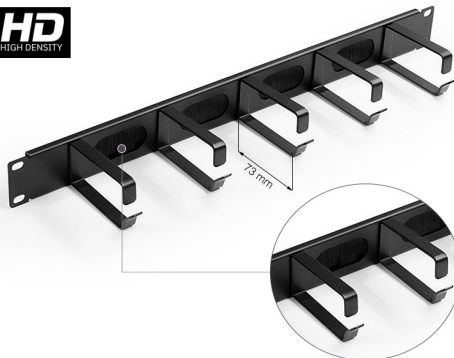

Features

- provides horizontal cable management with double amount of patch cables in comparison with a standard cable management RAB-VP-X01-A2
- suitable when using a HD patch panels with a density of 48 ports in 1U
- set of M6 screws and captive nuts (4 pcs)

Width	19" (482,6 mm)
Height	1 U (44,5 mm)
Ring height	42 mm
Ring depth	73 mm
Color	black RAL9005
Surface	structured, matt

19" cable management panel with brush strip, ring width of 37 mm, metallic

P/N: RAB-VP-X61-A2

Features

- provides horizontal cable management in the cabinet and also allows the passage of patch cables
- set of M6 screws and captive nuts (4 pcs)

Width	19" (482,6 mm)
Height	1 U (44,5 mm)
Ring height	42 mm
Ring depth	37 mm
Color	black RAL9005
Surface	structured, matt

19" cable management panel with brush strip, ring depth of 73 mm, metallic

P/N: RAB-VP-X81-A2

Features

- allows the passage of patch cables
- provides horizontal cable management with double amount of patch cables in comparison with a standard cable management RAB-VP-X61-A2 / RAB-VP-X01-A2
- suitable when using a HD patch panels with a density of 48 ports in 1U
- set of M6 screws and captive nuts (4 pcs)